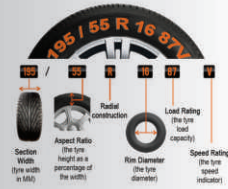

KNOW YOUR TYRE